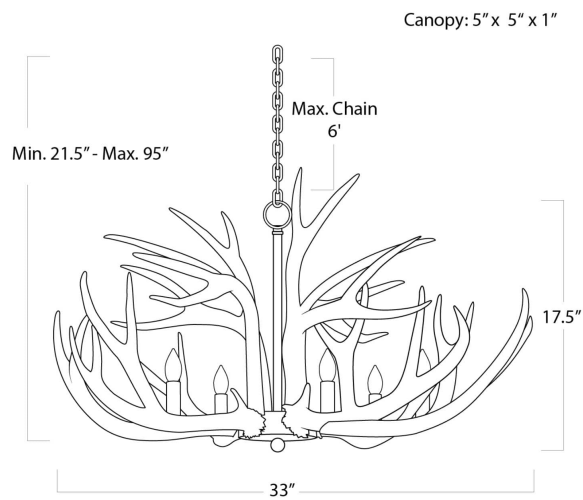

REGINA ANDREW

DETROIT

SPECIFICATION SHEET

Antler Chandelier (Ambered Silver Leaf)

16-1064

HEIGHT	21.5
WIDTH	33
DEPTH	33
SHADE DIMS	N/A
SHADE COLOR	N/A
BULB QTY	6
BULB TYPE	B Type Candelabra Base (E12)
SOCKET	E12 Candelabra
WATTAGE	40 Watt Max
WIRING TYPE	Hard Wire
MATERIAL	Resin
FINISH	N/A
NOTES	10 ft of cord and 6 ft of chain
FREIGHT ONLY	No