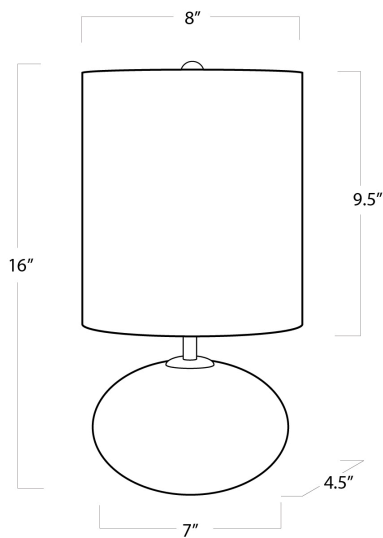

REGINA ANDREW

DETROIT

SPECIFICATION SHEET

Concrete Mini Orb Lamp
13-1048

HEIGHT	16
WIDTH	8
DEPTH	8
SHADE DIMS	8 x 8 x 9.5
SHADE COLOR	Natural Linen
BULB QTY	1
BULB TYPE	B Type Candelabra Base (E12)
SOCKET	E12 Candelabra w Line Switch
WATTAGE	40 Watt Max
WIRING TYPE	Standard
MATERIAL	Concrete
FINISH	N/A
NOTES	8 ft of cord
FREIGHT ONLY	No