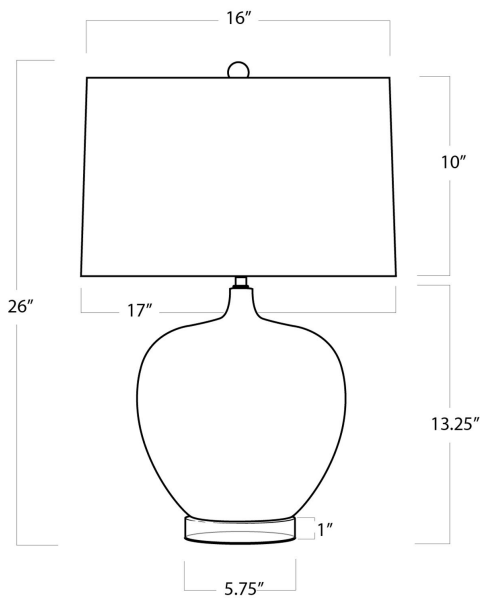

REGINA ANDREW

DETROIT

SPECIFICATION SHEET

Wisteria Ceramic Table Lamp 13-1306

HEIGHT	26
WIDTH	17
DEPTH	17
SHADE DIMS	16 x 17 x 10
SHADE COLOR	Natural Linen
BULB QTY	1
BULB TYPE	A Type Medium Base (E26)
SOCKET	E26 3-Way Cast Turn Knob
WATTAGE	3-Way 100 Watt Max
WIRING TYPE	Standard
MATERIAL	Ceramic
FINISH	N/A
NOTES	8 ft of cord
FREIGHT ONLY	No