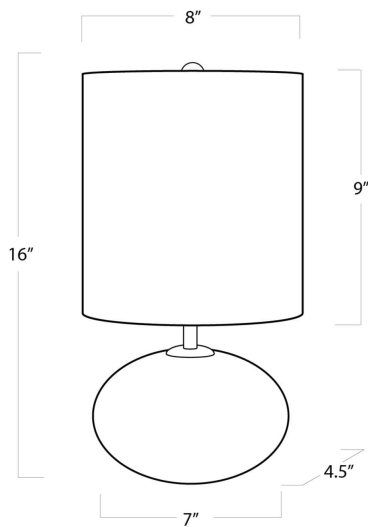

REGINA ANDREW

DETROIT

SPECIFICATION SHEET

Alabaster Mini Orb Lamp
13-1036

HEIGHT	16
WIDTH	8
DEPTH	8
SHADE DIMS	8 x 8 x 9
SHADE COLOR	Natural Linen
BULB QTY	1
BULB TYPE	B Type Candelabra Base (E12)
SOCKET	E12 Candelabra
WATTAGE	60 Watt Max
WIRING TYPE	Standard
MATERIAL	Alabaster
FINISH	N/A
NOTES	8 ft of cord
FREIGHT ONLY	No