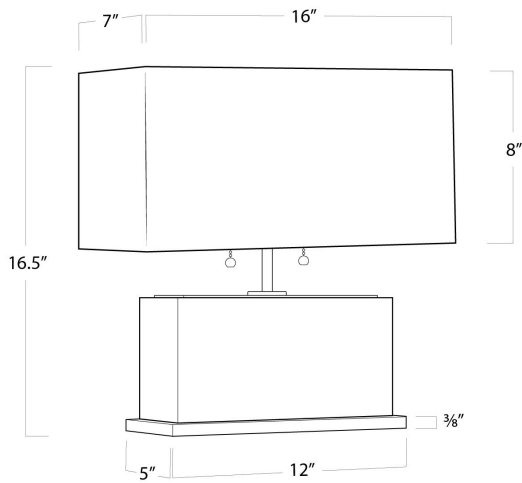

REGINA ANDREW

DETROIT

SPECIFICATION SHEET

Ali Alabaster Table Lamp
13-1419

HEIGHT	16.5
WIDTH	16
DEPTH	7
SHADE DIMS	16x7, 16x7, 8
SHADE COLOR	Natural Linen
BULB QTY	2
BULB TYPE	A Type Medium Base (E26)
SOCKET	E26 On/Off Pull Chain
WATTAGE	100 Watt Max
WIRING TYPE	Standard
MATERIAL	Alabaster
FINISH	N/A
NOTES	N/A
FREIGHT ONLY	No