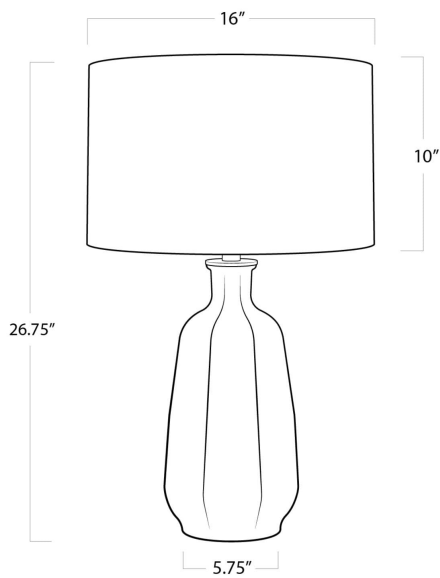

REGINA ANDREW

DETROIT

SPECIFICATION SHEET

Antigua Ceramic Table Lamp (Blue) 13-1423BL

HEIGHT	26.75
WIDTH	16
DEPTH	16
SHADE DIMS	16 x 16 x 10
SHADE COLOR	Natural Linen
BULB QTY	1
BULB TYPE	A Type Medium Base (E26)
SOCKET	E26 3-Way Cast Turn Knob
WATTAGE	3-Way 100 Watt Max
WIRING TYPE	Standard
MATERIAL	Ceramic
FINISH	N/A
NOTES	8 ft of cord.
FREIGHT ONLY	No