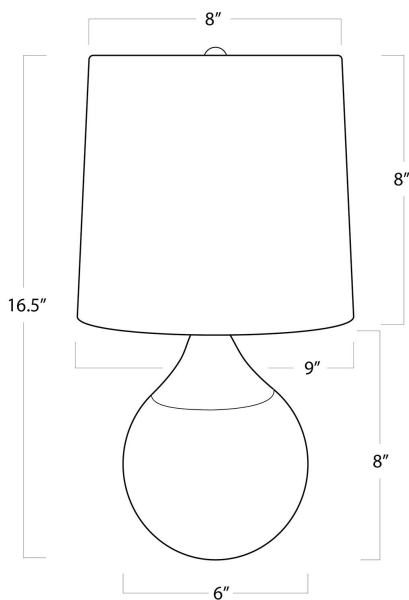

REGINA ANDREW

DETROIT

SPECIFICATION SHEET

Barrett Marble Mini Lamp (Gold)
13-1465GLD

HEIGHT	16.5
WIDTH	9
DEPTH	9
SHADE DIMS	8 x 9 x 8
SHADE COLOR	Natural Linen
BULB QTY	1
BULB TYPE	B Type Candelabra Base (E12)
SOCKET	E12 Candelabra w Line Switch
WATTAGE	60 Watt Max
WIRING TYPE	Standard
MATERIAL	Marble
FINISH	N/A
NOTES	N/A
FREIGHT ONLY	No