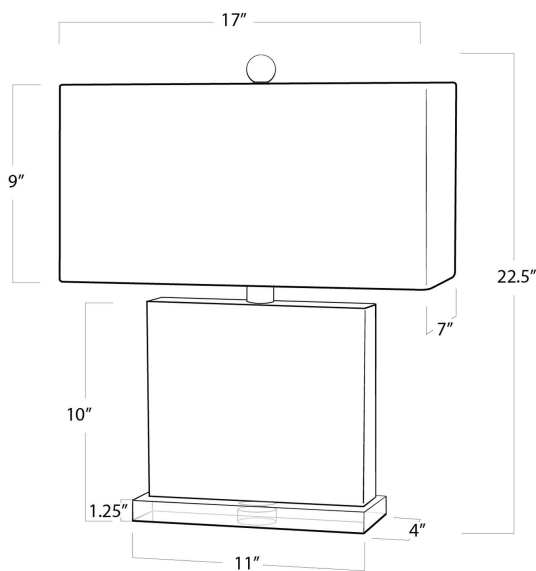

REGINA ANDREW

DETROIT

SPECIFICATION SHEET

Bliss Mother of Pearl Table Lamp 13-1029

HEIGHT	22.5
WIDTH	17
DEPTH	17
SHADE DIMS	17x7, 17x7, 9
SHADE COLOR	White
BULB QTY	2
BULB TYPE	A Type Medium Base (E26)
SOCKET	E26 Keyless
WATTAGE	60 Watt Max
WIRING TYPE	Standard
MATERIAL	Mother of Pearl
FINISH	N/A
NOTES	8 ft of cord.
FREIGHT ONLY	No