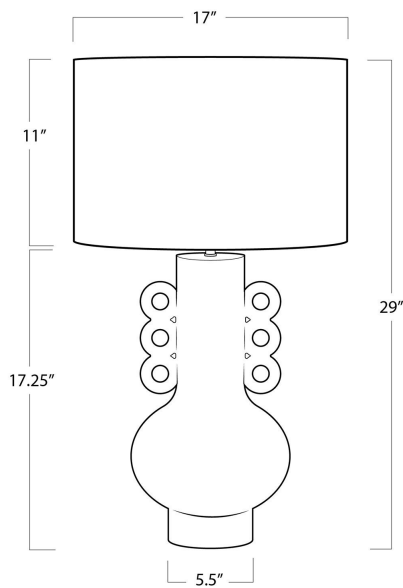

REGINA ANDREW

DETROIT

SPECIFICATION SHEET

Chandra Metal Table Lamp 13-1545

HEIGHT	29
WIDTH	17
DEPTH	17
SHADE DIMS	17 x 17 x 11
SHADE COLOR	Natural Linen
BULB QTY	1
BULB TYPE	A Type Medium Base (E26)
SOCKET	E26 3-Way Cast Turn Knob
WATTAGE	3-Way 150 Watt Max
WIRING TYPE	Standard
MATERIAL	Aluminum
FINISH	N/A
NOTES	N/A
FREIGHT ONLY	No