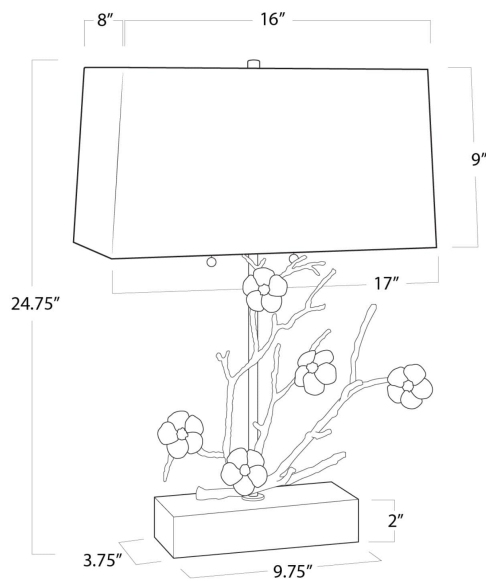

REGINA ANDREW

DETROIT

SPECIFICATION SHEET

Cherise Horizontal Table Lamp (Gold) 13-1330GLD

HEIGHT	24.75
WIDTH	17
DEPTH	8
SHADE DIMS	16x8, 17x8, 9
SHADE COLOR	Natural Linen
BULB QTY	2
BULB TYPE	A Type Medium Base (E26)
SOCKET	E26 On/Off Pull Chain
WATTAGE	100 Watt Max
WIRING TYPE	Standard
MATERIAL	Brass
FINISH	N/A
NOTES	8 ft of cord
FREIGHT ONLY	No