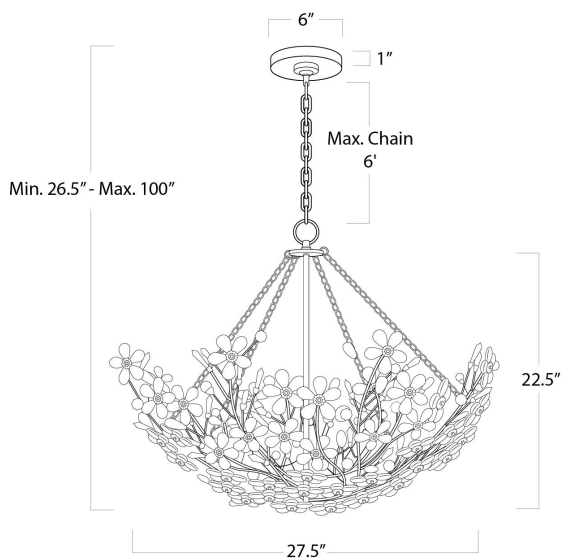

REGINA ANDREW

DETROIT

SPECIFICATION SHEET

Cheshire Basin Chandelier (Gold Leaf) 16-1174GL

HEIGHT	26.5
WIDTH	27.5
DEPTH	27.5
SHADE DIMS	N/A
SHADE COLOR	N/A
BULB QTY	6
BULB TYPE	B Type Candelabra Base (E12)
SOCKET	E12 Candelabra
WATTAGE	60 Watt Max
WIRING TYPE	Hard Wire
MATERIAL	Crystal
FINISH	N/A
NOTES	6 ft of cord and 6 ft of chain
FREIGHT ONLY	No