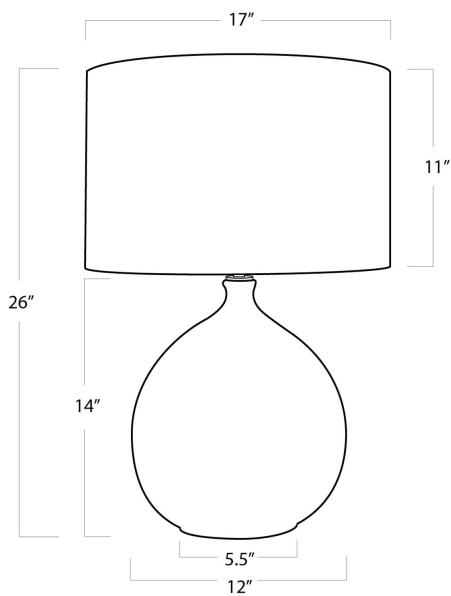

REGINA ANDREW

DETROIT

SPECIFICATION SHEET

Dover Ceramic Table Lamp 13-1445

HEIGHT	26
WIDTH	17
DEPTH	17
SHADE DIMS	17 x 17 x 11
SHADE COLOR	Natural Linen
BULB QTY	1
BULB TYPE	A Type Medium Base (E26)
SOCKET	E26 3-Way Cast Turn Knob
WATTAGE	3-Way 150 Watt Max
WIRING TYPE	Standard
MATERIAL	Ceramic
FINISH	N/A
NOTES	N/A
FREIGHT ONLY	No