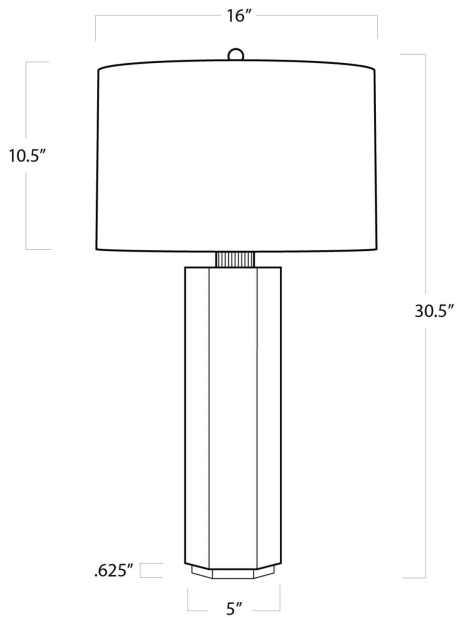

REGINA ANDREW

DETROIT

SPECIFICATION SHEET

Gear Alabaster Table Lamp 13-1360

HEIGHT	30.5
WIDTH	16
DEPTH	16
SHADE DIMS	16 x 16 x 10.5
SHADE COLOR	Natural Linen
BULB QTY	1
BULB TYPE	A Type Medium Base (E26)
SOCKET	E26 3-Way Cast Turn Knob
WATTAGE	3-Way 150 Watt Max
WIRING TYPE	Standard
MATERIAL	Alabaster
FINISH	N/A
NOTES	8 ft of cord
FREIGHT ONLY	No