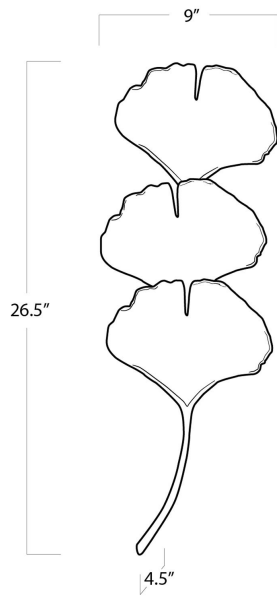

# REGINA ANDREW

DETROIT

SPECIFICATION SHEET

---

Ginkgo Sconce  
15-1093

<b>HEIGHT</b>	26.5
<b>WIDTH</b>	9
<b>DEPTH</b>	4.5
<b>SHADE DIMS</b>	N/A
<b>S H A D E COLOR</b>	N/A
<b>BULB QTY</b>	2
<b>BULB TYPE</b>	B Type Candelabra Base (E12)
<b>SOCKET</b>	E12 Candelabra
<b>WATTAGE</b>	40 Watt Max
<b>WIRING TYPE</b>	Hard Wire
<b>BACKPLATE</b>	4.5 x 4.5 x .75
<b>JUNCTION BOX</b>	Bottom of Mounting plate is located 13.5 inches from the bottom of the fixture and 8.75 inches from the top of the fixture
<b>MATERIAL</b>	Aluminum
<b>FINISH</b>	N/A
<b>NOTES</b>	N/A
<b>F R E I G H T ONLY</b>	No