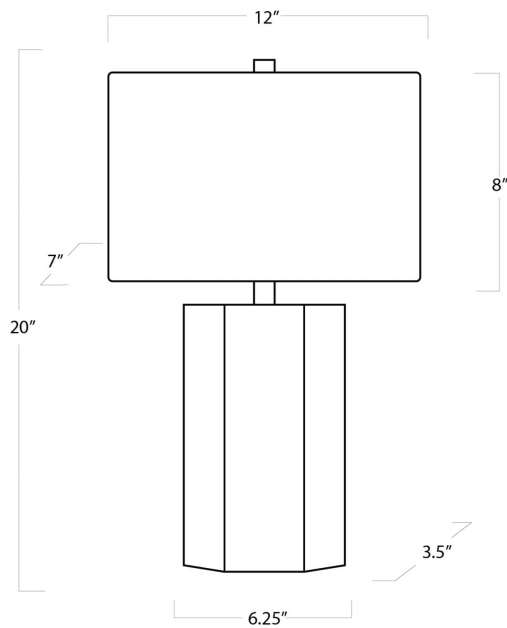

REGINA ANDREW

DETROIT

SPECIFICATION SHEET

Grace Alabaster Table Lamp 13-1302

HEIGHT	20
WIDTH	12
DEPTH	7
SHADE DIMS	12x7, 12x7, 8
SHADE COLOR	Natural Linen
BULB QTY	1
BULB TYPE	B Type Candelabra Base (E12)
SOCKET	E12 Candelabra w Line Switch
WATTAGE	60 Watt Max
WIRING TYPE	Standard
MATERIAL	Alabaster
FINISH	N/A
NOTES	8 ft of cord
FREIGHT ONLY	No