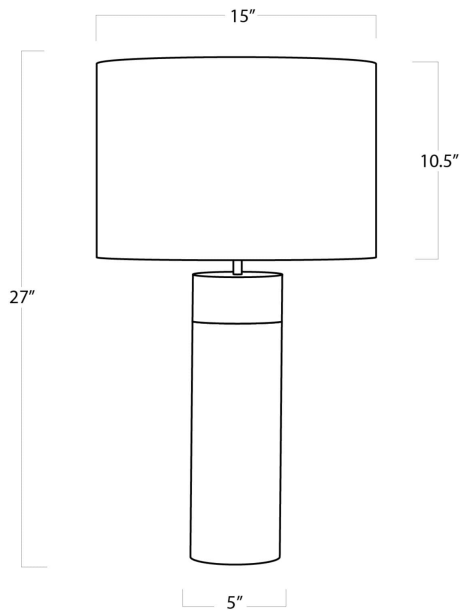

REGINA ANDREW

DETROIT

SPECIFICATION SHEET

Harlow Ivory Grey Shagreen Cylinder Table Lamp 13-1178

HEIGHT	27
WIDTH	15
DEPTH	15
SHADE DIMS	15 x 15 x 10.5
SHADE COLOR	Natural Linen
BULB QTY	1
BULB TYPE	A Type Medium Base (E26)
SOCKET	E26 3-Way Cast Turn Knob
WATTAGE	3-Way 150 Watt Max
WIRING TYPE	Standard
MATERIAL	Faux Shagreen
FINISH	N/A
NOTES	8 ft of cord
FREIGHT ONLY	No