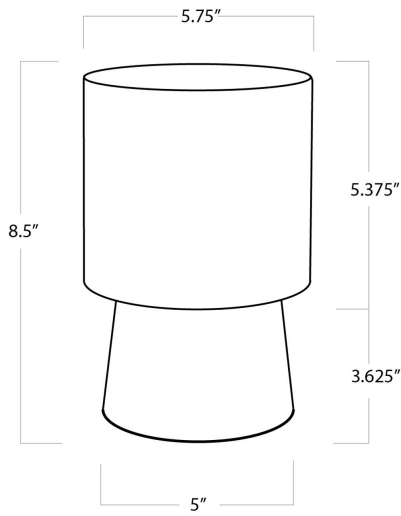

REGINA ANDREW

DETROIT

SPECIFICATION SHEET

Hazel Alabaster Uplight
13-1305

HEIGHT	8.5
WIDTH	5.75
DEPTH	5.75
SHADE DIMS	N/A
SHADE COLOR	N/A
BULB QTY	1
BULB TYPE	B Type Candelabra Base (E12)
SOCKET	E12 Candelabra w Line Switch
WATTAGE	25 Watt Max
WIRING TYPE	Standard
MATERIAL	Alabaster
FINISH	N/A
NOTES	8 ft of cord
FREIGHT ONLY	No