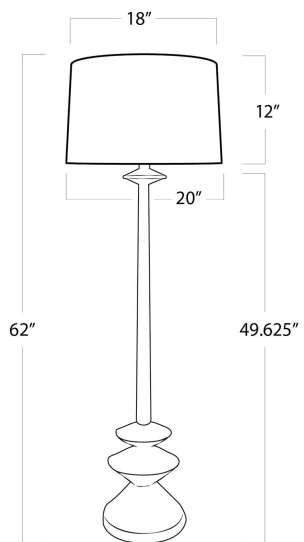

REGINA ANDREW

DETROIT

SPECIFICATION SHEET

Hope Floor Lamp 14-1054

HEIGHT	62
WIDTH	20
DEPTH	20
SHADE DIMS	18 x 20 x 12
SHADE COLOR	Natural Linen
BULB QTY	1
BULB TYPE	A Type Medium Base (E26)
SOCKET	E26 3-Way Cast Turn Knob
WATTAGE	3-Way 150 Watt Max
WIRING TYPE	Standard
MATERIAL	Iron
FINISH	N/A
NOTES	N/A
FREIGHT ONLY	No