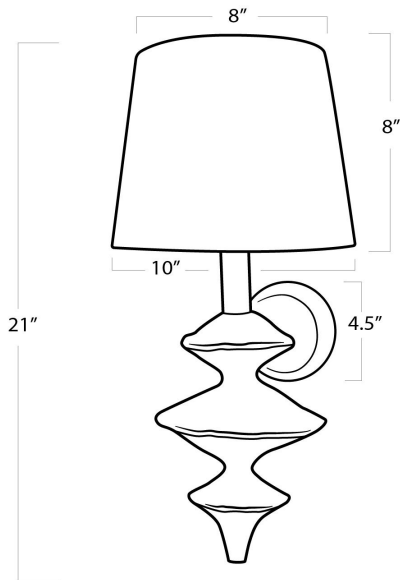

REGINA ANDREW

DETROIT

SPECIFICATION SHEET

Hope Sconce
15-1140

HEIGHT	21
WIDTH	10
DEPTH	10
SHADE DIMS	8 x 10 x 8
SHADE COLOR	Natural Linen
BULB QTY	1
BULB TYPE	B Type Candelabra Base (E12)
SOCKET	E12 Candelabra Uno
WATTAGE	60 Watt Max
WIRING TYPE	Hard Wire
BACKPLATE	4.5 x 4.5
JUNCTION BOX	N/A
MATERIAL	Steel
FINISH	N/A
NOTES	N/A
FREIGHT ONLY	No