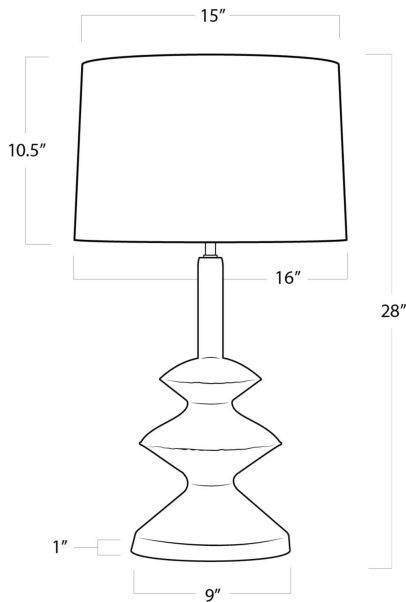

REGINA ANDREW

DETROIT

SPECIFICATION SHEET

Hope Table Lamp 13-1350

HEIGHT	28
WIDTH	16
DEPTH	16
SHADE DIMS	15 x 16 x 10.5
SHADE COLOR	Natural Linen
BULB QTY	1
BULB TYPE	A Type Medium Base (E26)
SOCKET	E26 3-Way Cast Turn Knob
WATTAGE	3-Way 150 Watt Max
WIRING TYPE	Standard
MATERIAL	Aluminum
FINISH	N/A
NOTES	8 ft of cord
FREIGHT ONLY	No