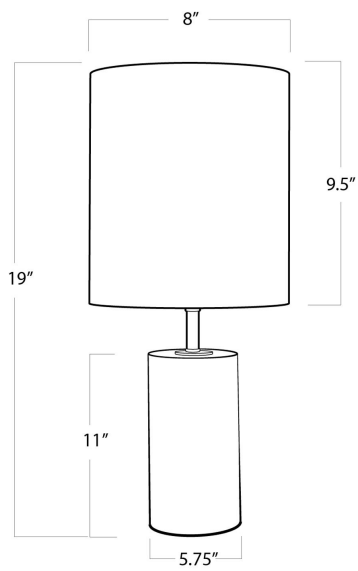

REGINA ANDREW

DETROIT

SPECIFICATION SHEET

Jade and Brass Mini Cylinder Lamp 13-1138

HEIGHT	19
WIDTH	8
DEPTH	8
SHADE DIMS	8 x 8 x 9.5
SHADE COLOR	Natural Linen
BULB QTY	1
BULB TYPE	B Type Candelabra Base (E12)
SOCKET	E12 Candelabra
WATTAGE	60 Watt Max
WIRING TYPE	Standard
MATERIAL	Jade
FINISH	N/A
NOTES	8 ft of cord
FREIGHT ONLY	No