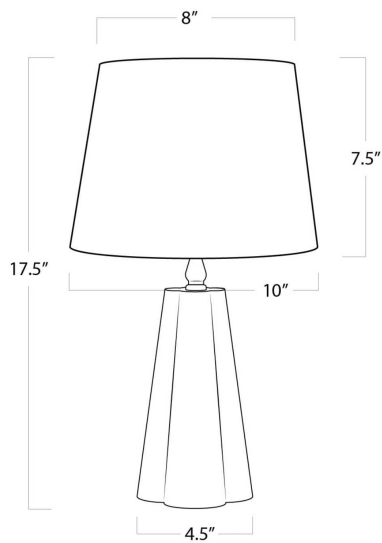

REGINA ANDREW

DETROIT

SPECIFICATION SHEET

Joelle Mini Lamp
13-1461

HEIGHT	17.5
WIDTH	10
DEPTH	10
SHADE DIMS	8 x 10 x 7.5
SHADE COLOR	Natural Linen
BULB QTY	1
BULB TYPE	B Type Candelabra Base (E12)
SOCKET	E12 Candelabra w Line Switch
WATTAGE	60 Watt Max
WIRING TYPE	Standard
MATERIAL	Resin
FINISH	N/A
NOTES	N/A
FREIGHT ONLY	No