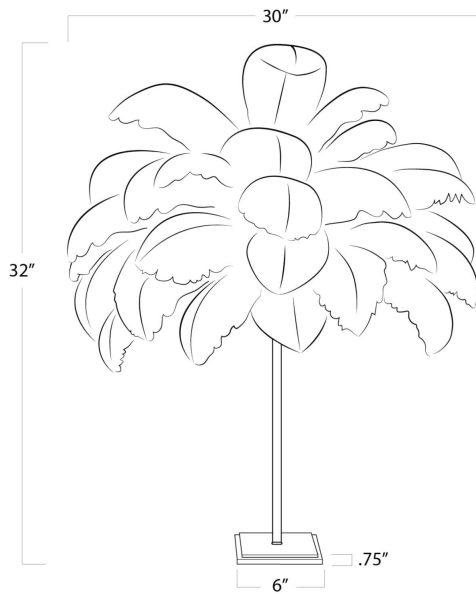

REGINA ANDREW

DETROIT

SPECIFICATION SHEET

Josephine Feather Table Lamp 13-1418

HEIGHT	32
WIDTH	30
DEPTH	30
SHADE DIMS	N/A
SHADE COLOR	N/A
BULB QTY	1
BULB TYPE	B Type Candelabra Base (E12)
SOCKET	E12 Candelabra Uno w Line Switch
WATTAGE	60 Watt Max
WIRING TYPE	Standard
MATERIAL	Steel
FINISH	N/A
NOTES	8 ft of cord
FREIGHT ONLY	No