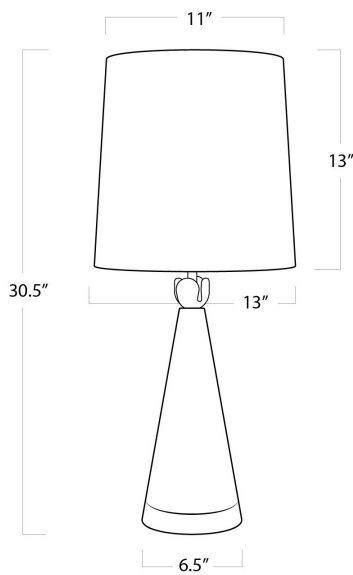

REGINA ANDREW

DETROIT

SPECIFICATION SHEET

Juniper Table Lamp 13-1398

HEIGHT	30.5
WIDTH	13
DEPTH	13
SHADE DIMS	11 x 13 x 13
SHADE COLOR	Natural Linen
BULB QTY	1
BULB TYPE	A Type Medium Base (E26)
SOCKET	E26 3-Way Cast Turn Knob
WATTAGE	3-Way 150 Watt Max
WIRING TYPE	Standard
MATERIAL	Concrete
FINISH	N/A
NOTES	8 ft of cord
FREIGHT ONLY	No