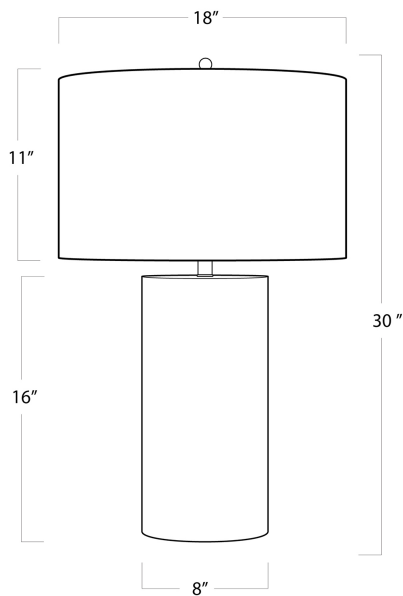

REGINA ANDREW

DETROIT

SPECIFICATION SHEET

Layla Table Lamp
13-1514

HEIGHT	30
WIDTH	18
DEPTH	18
SHADE DIMS	18 x 18 x 11
SHADE COLOR	Natural Linen
BULB QTY	1
BULB TYPE	A Type Medium Base (E26)
SOCKET	E26 3-Way Cast Turn Knob
WATTAGE	150 Watt Max
WIRING TYPE	Standard
MATERIAL	Mother of Pearl
FINISH	N/A
NOTES	N/A
FREIGHT ONLY	No