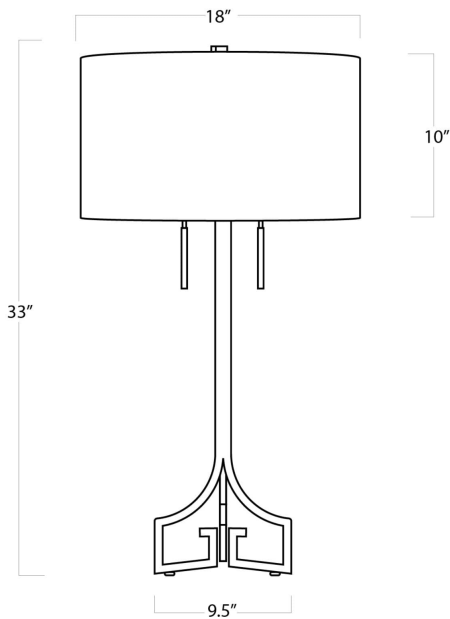

REGINA ANDREW

DETROIT

SPECIFICATION SHEET

Le Chic Table Lamp (Antique Gold Leaf) 13-1076AGL

HEIGHT	33
WIDTH	18
DEPTH	18
SHADE DIMS	18 x 18 x 10
SHADE COLOR	Natural Linen
BULB QTY	2
BULB TYPE	A Type Medium Base (E26)
SOCKET	E26 S-Cluster Pull Chain
WATTAGE	100 Watt Max
WIRING TYPE	Standard
MATERIAL	Steel
FINISH	N/A
NOTES	8 ft of cord
FREIGHT ONLY	No