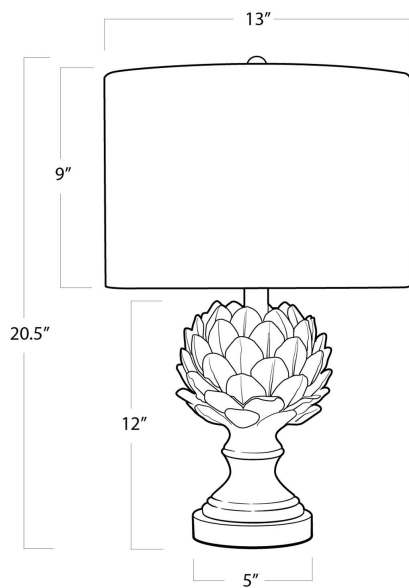

REGINA ANDREW

DETROIT

SPECIFICATION SHEET

Leafy Artichoke Ceramic Table Lamp (Off White) 13-1194

HEIGHT	20.5
WIDTH	13
DEPTH	13
SHADE DIMS	13 x 13 x 9
SHADE COLOR	Oatmeal
BULB QTY	1
BULB TYPE	A Type Medium Base (E26)
SOCKET	E26 3-Way Cast Turn Knob
WATTAGE	3-Way 100 Watt Max
WIRING TYPE	Standard
MATERIAL	Steel
FINISH	N/A
NOTES	8 ft of cord
FREIGHT ONLY	No