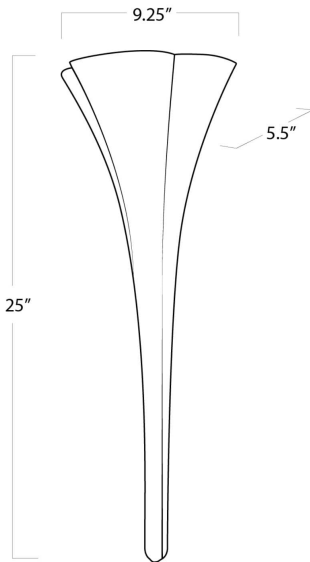

# REGINA ANDREW

DETROIT

## SPECIFICATION SHEET

Lillian Sconce  
15-1095

<b>HEIGHT</b>	25
<b>WIDTH</b>	9.25
<b>DEPTH</b>	5.5
<b>SHADE DIMS</b>	N/A
<b>SHADE COLOR</b>	N/A
<b>BULB QTY</b>	1
<b>BULB TYPE</b>	B Type Candelabra Base (E12)
<b>SOCKET</b>	E12 Candelabra
<b>WATTAGE</b>	40 Watt Max
<b>WIRING TYPE</b>	Hard Wire
<b>BACKPLATE</b>	6.3 x 5.8 x .7
<b>JUNCTION BOX</b>	3.87 in from top, 21.12 in from bottom, 2.62 in from side
<b>MATERIAL</b>	Aluminum
<b>FINISH</b>	N/A
<b>NOTES</b>	N/A
<b>FREIGHT ONLY</b>	No