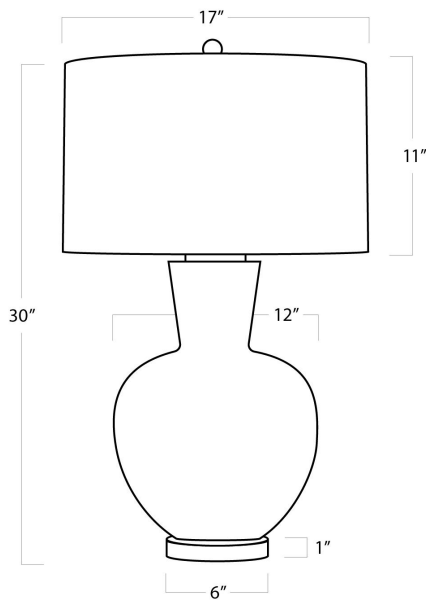

REGINA ANDREW

DETROIT

SPECIFICATION SHEET

Madrid Ceramic Table Lamp (White)
13-1274

HEIGHT	30
WIDTH	17
DEPTH	17
SHADE DIMS	17 x 17 x 11
SHADE COLOR	Textured Natural Linen
BULB QTY	1
BULB TYPE	A Type Medium Base (E26)
SOCKET	E26 3-Way Cast Turn Knob
WATTAGE	3-Way 150 Watt Max
WIRING TYPE	Standard
MATERIAL	Ceramic
FINISH	N/A
NOTES	8 ft of cord
FREIGHT ONLY	No