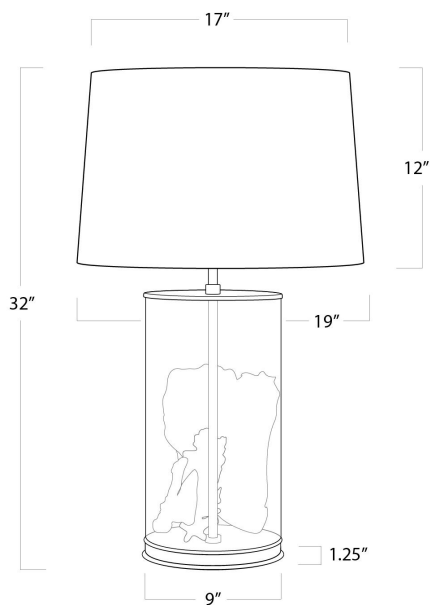

REGINA ANDREW

DETROIT

SPECIFICATION SHEET

Magelian Glass Table Lamp (Oil Rubbed Bronze) 13-1438ORB

HEIGHT	32
WIDTH	19
DEPTH	19
SHADE DIMS	17 x 19 x 12
SHADE COLOR	Natural Linen
BULB QTY	1
BULB TYPE	A Type Medium Base (E26)
SOCKET	E26 3-Way Cast Turn Knob
WATTAGE	3-Way 150 Watt Max
WIRING TYPE	Standard
MATERIAL	Steel
FINISH	N/A
NOTES	N/A
FREIGHT ONLY	No