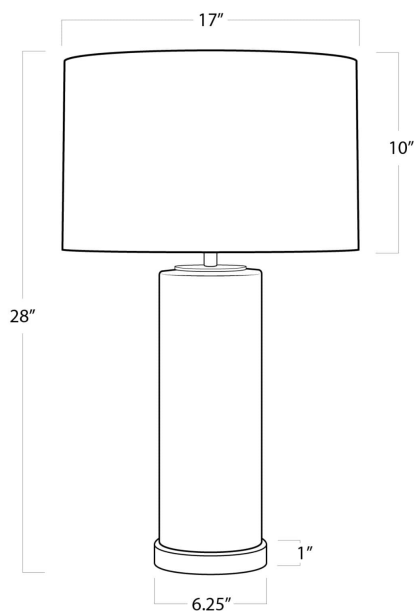

REGINA ANDREW

DETROIT

SPECIFICATION SHEET

Mali Ceramic Table Lamp 13-1207

HEIGHT	28
WIDTH	17
DEPTH	17
SHADE DIMS	17 x 17 x 10
SHADE COLOR	Natural Linen
BULB QTY	1
BULB TYPE	A Type Medium Base (E26)
SOCKET	E26 3-Way Cast Turn Knob
WATTAGE	3-Way 150 Watt Max
WIRING TYPE	Standard
MATERIAL	Ceramic
FINISH	N/A
NOTES	8 ft of cord
FREIGHT ONLY	No