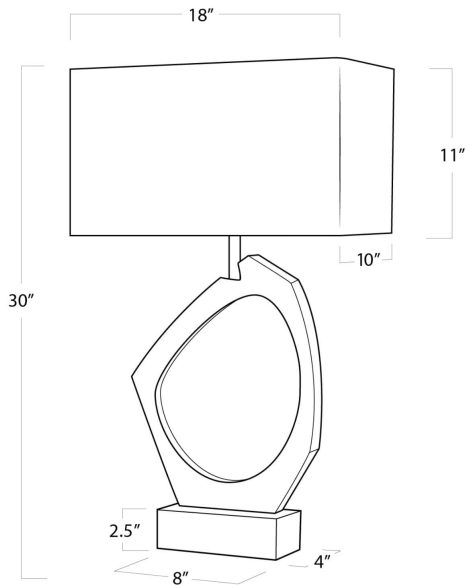

REGINA ANDREW

DETROIT

SPECIFICATION SHEET

Manhattan Table Lamp (Gold Leaf) 13-1176

HEIGHT	30
WIDTH	18
DEPTH	10
SHADE DIMS	18 x 10; 18 x 10; 11
SHADE COLOR	Natural Linen
BULB QTY	1
BULB TYPE	A Type Medium Base (E26)
SOCKET	E26 3-Way Turn Knob
WATTAGE	3-Way 150 Watt Max
WIRING TYPE	Standard
MATERIAL	Resin
FINISH	N/A
NOTES	8 ft of cord
FREIGHT ONLY	No