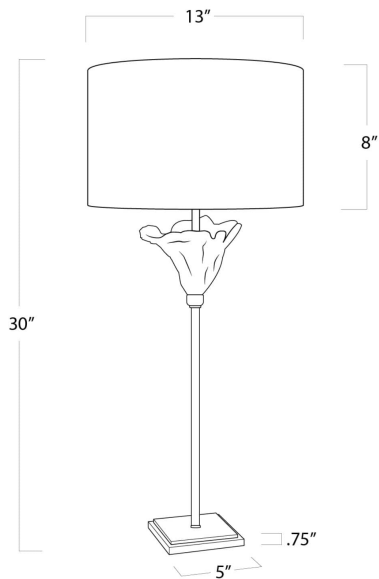

REGINA ANDREW

DETROIT

SPECIFICATION SHEET

Monet Table Lamp (Antique Gold Leaf) 13-1403

HEIGHT	30
WIDTH	13
DEPTH	13
SHADE DIMS	13 x 13 x 8
SHADE COLOR	Natural Linen
BULB QTY	1
BULB TYPE	A Type Medium Base (E26)
SOCKET	E26 Keyless. Switch on Cord
WATTAGE	100 Watt Max
WIRING TYPE	Standard
MATERIAL	Steel
FINISH	N/A
NOTES	8 ft of cord
FREIGHT ONLY	No