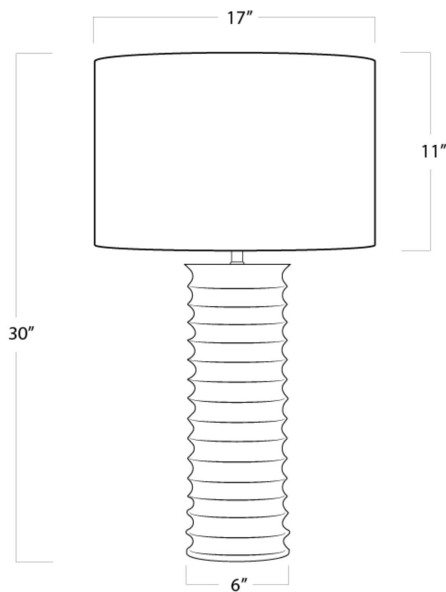

REGINA ANDREW

DETROIT

SPECIFICATION SHEET

Nabu Metal Column Table Lamp (White) 13-1482WT

HEIGHT	30
WIDTH	17
DEPTH	17
SHADE DIMS	17 x 17 x 11
SHADE COLOR	Natural Linen
BULB QTY	1
BULB TYPE	A Type Medium Base (E26)
SOCKET	E26 3-Way Cast Turn Knob
WATTAGE	3-Way 150 Watt Max
WIRING TYPE	Standard
MATERIAL	Aluminum
FINISH	N/A
NOTES	8 ft of cord
FREIGHT ONLY	No