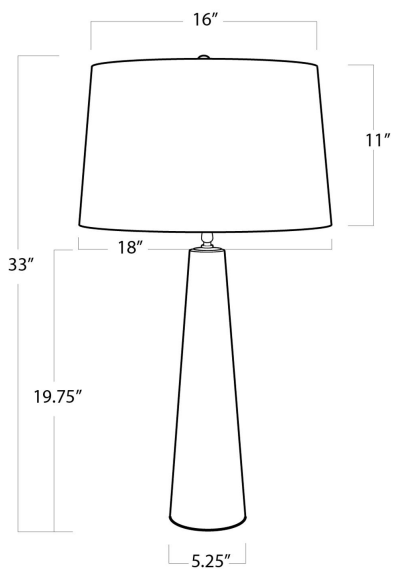

REGINA ANDREW

DETROIT

SPECIFICATION SHEET

Odessa Crystal Table Lamp Large 13-1353

HEIGHT	33
WIDTH	18
DEPTH	18
SHADE DIMS	16 x 18 x 11
SHADE COLOR	Natural Linen
BULB QTY	1
BULB TYPE	A Type Medium Base (E26)
SOCKET	E26 Cast Dimmer
WATTAGE	150 Watt Max
WIRING TYPE	French Wire
MATERIAL	Crystal
FINISH	N/A
NOTES	10 ft of cord
FREIGHT ONLY	No