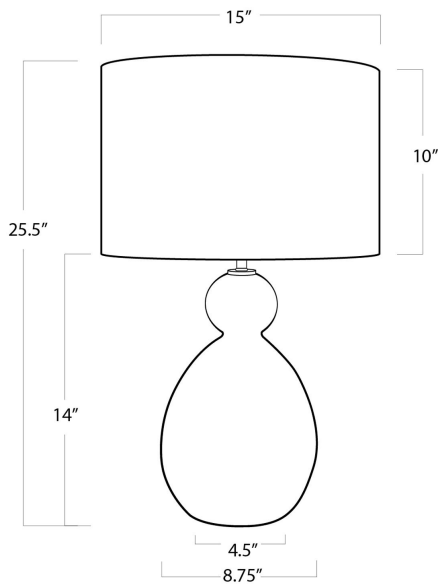

REGINA ANDREW

DETROIT

SPECIFICATION SHEET

Playa Ceramic Table Lamp 13-1443

HEIGHT	25.5
WIDTH	15
DEPTH	15
SHADE DIMS	15 x 15 x 10
SHADE COLOR	Natural Linen
BULB QTY	1
BULB TYPE	A Type Medium Base (E26)
SOCKET	E26 3-Way Cast Turn Knob
WATTAGE	3-Way 150 Watt Max
WIRING TYPE	Standard
MATERIAL	Ceramic
FINISH	N/A
NOTES	N/A
FREIGHT ONLY	No