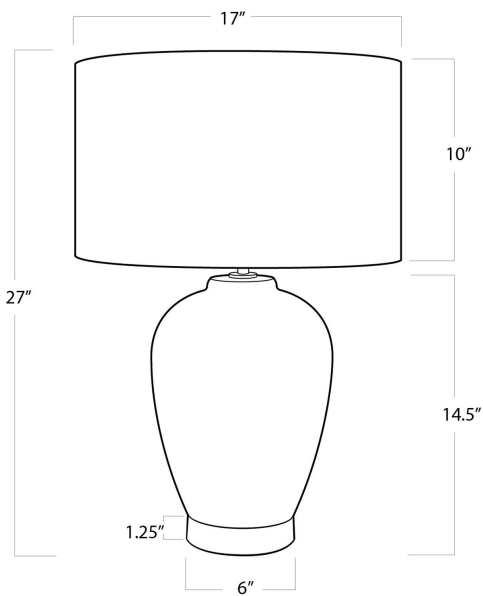

REGINA ANDREW

DETROIT

SPECIFICATION SHEET

Presley Table Lamp
13-1266IND

HEIGHT	27
WIDTH	17
DEPTH	17
SHADE DIMS	17 x 17 x 10
SHADE COLOR	Natural Linen
BULB QTY	1
BULB TYPE	A Type Medium Base (E26)
SOCKET	E26 3-Way Cast Turn Knob
WATTAGE	3-Way 150 Watt Max
WIRING TYPE	Standard
MATERIAL	Ceramic
FINISH	Indigo
NOTES	8 ft of cord
FREIGHT ONLY	No