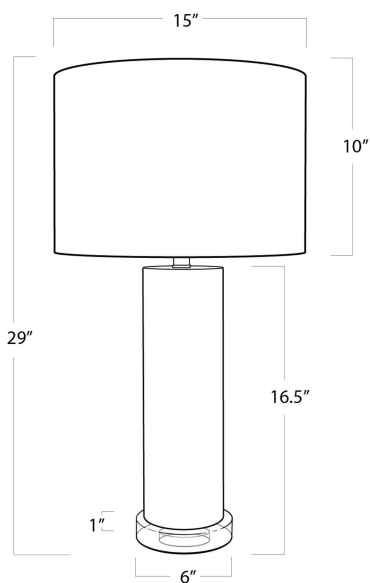

REGINA ANDREW

DETROIT

SPECIFICATION SHEET

Scalloped Capiz Table Lamp 13-1080

HEIGHT	29
WIDTH	15
DEPTH	15
SHADE DIMS	15 x 15 x 10
SHADE COLOR	White
BULB QTY	1
BULB TYPE	A Type Medium Base (E26)
SOCKET	E26 3-Way Turn Knob
WATTAGE	3-Way 150 Watt Max
WIRING TYPE	Standard
MATERIAL	Capiz
FINISH	N/A
NOTES	8 ft of cord
FREIGHT ONLY	No