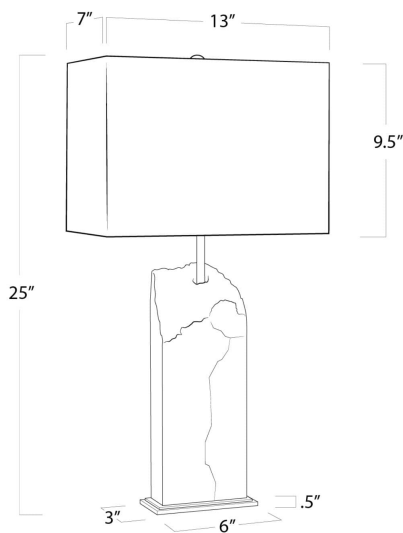

REGINA ANDREW

DETROIT

SPECIFICATION SHEET

Selina Alabaster Table Lamp 13-1406

HEIGHT	25
WIDTH	13
DEPTH	7
SHADE DIMS	13x7, 13x7, 9.5
SHADE COLOR	Natural Linen
BULB QTY	1
BULB TYPE	A Type Medium Base (E26)
SOCKET	E26 3-Way Cast Turn Knob
WATTAGE	3-Way 150 Watt Max
WIRING TYPE	Standard
MATERIAL	Alabaster
FINISH	N/A
NOTES	N/A
FREIGHT ONLY	No