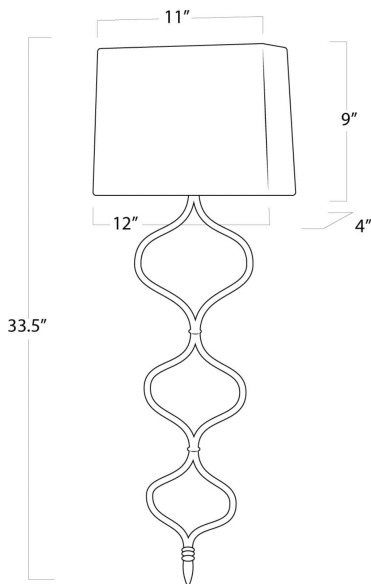

REGINA ANDREW

DETROIT

SPECIFICATION SHEET

Sinuous Sconce
15-1018GL

HEIGHT	33.5
WIDTH	12
DEPTH	4
SHADE DIMS	11 x 4; 12 x 4; 9
SHADE COLOR	Natural Linen
BULB QTY	1
BULB TYPE	B Type Candelabra Base (E12)
SOCKET	E12 Candelabra w Face Plate Switch
WATTAGE	40 Watt Max
WIRING TYPE	Hard Wire
BACKPLATE	4.75 x 4.75 x 1
JUNCTION BOX	3.25 in from top, 30.25 from bottom, 6 in from side
MATERIAL	Steel
FINISH	Gold Leaf
NOTES	N/A
FREIGHT ONLY	No