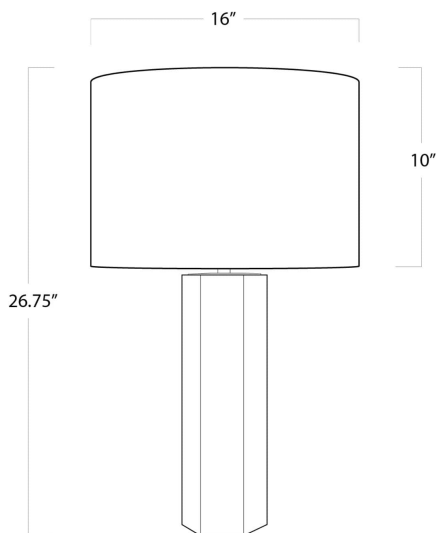

REGINA ANDREW

DETROIT

SPECIFICATION SHEET

Stella Alabaster Table Lamp 13-1416

HEIGHT	26.75
WIDTH	16
DEPTH	16
SHADE DIMS	16 x 16 x 10
SHADE COLOR	Natural Linen
BULB QTY	1
BULB TYPE	A Type Medium Base (E26)
SOCKET	E26 3-Way Cast Turn Knob
WATTAGE	3-Way 150 Watt Max
WIRING TYPE	Standard
MATERIAL	Alabaster
FINISH	N/A
NOTES	8 ft of cord
FREIGHT ONLY	No