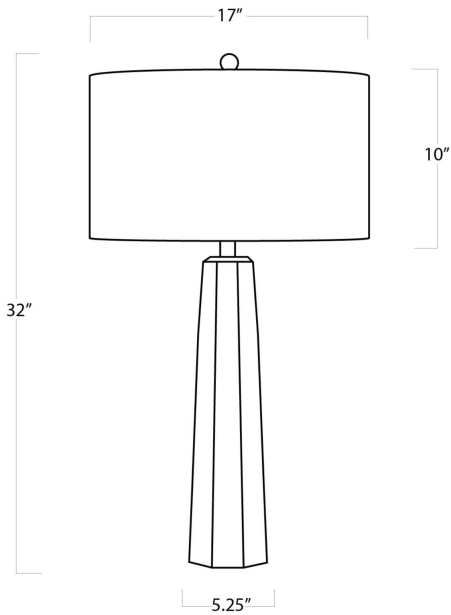

REGINA ANDREW

DETROIT

SPECIFICATION SHEET

Tapered Hex Crystal Table Lamp 13-1174

HEIGHT	32
WIDTH	17
DEPTH	17
SHADE DIMS	17 x 17 x 10
SHADE COLOR	Natural Linen
BULB QTY	1
BULB TYPE	A Type Medium Base (E26)
SOCKET	E26 3-Way Cast Turn Knob
WATTAGE	3-Way 100 Watt Max
WIRING TYPE	French Wire
MATERIAL	Crystal
FINISH	N/A
NOTES	8 ft of cord
FREIGHT ONLY	No