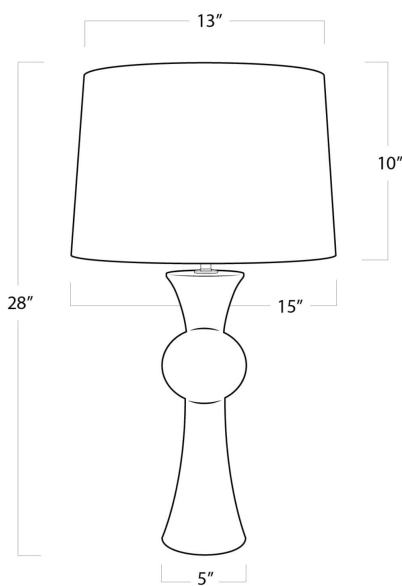

REGINA ANDREW

DETROIT

SPECIFICATION SHEET

Vaughn Wood Table Lamp (Limed Oak)
13-1426

HEIGHT	28
WIDTH	15
DEPTH	15
SHADE DIMS	13 x 15 x 10
SHADE COLOR	Natural Linen
BULB QTY	1
BULB TYPE	A Type Medium Base (E26)
SOCKET	E26 3-Way Cast Turn Knob
WATTAGE	3-Way 150 Watt Max
WIRING TYPE	Standard
MATERIAL	Birch Wood
FINISH	N/A
NOTES	8 ft of cord
FREIGHT ONLY	No