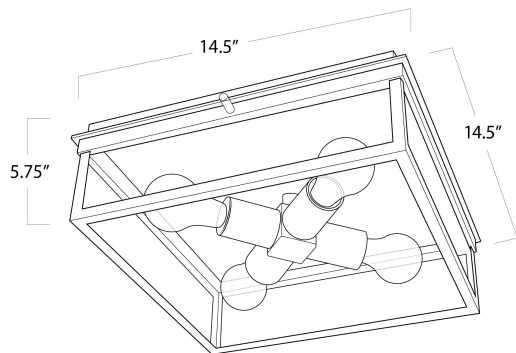

REGINA ANDREW

DETROIT

SPECIFICATION SHEET

Sydney Outdoor Flush Mount (Black)
17-1011BLK

HEIGHT	5
WIDTH	14.5
DEPTH	14.5
SHADE DIMS	N/A
SHADE COLOR	N/A
BULB QTY	4
BULB TYPE	A Type Medium Base (E26)
SOCKET	E26 Keyless
WATTAGE	40 Watt Max
WIRING TYPE	Hard Wire
MATERIAL	Glass
FINISH	N/A
NOTES	ETL Damp Rated
FREIGHT ONLY	No