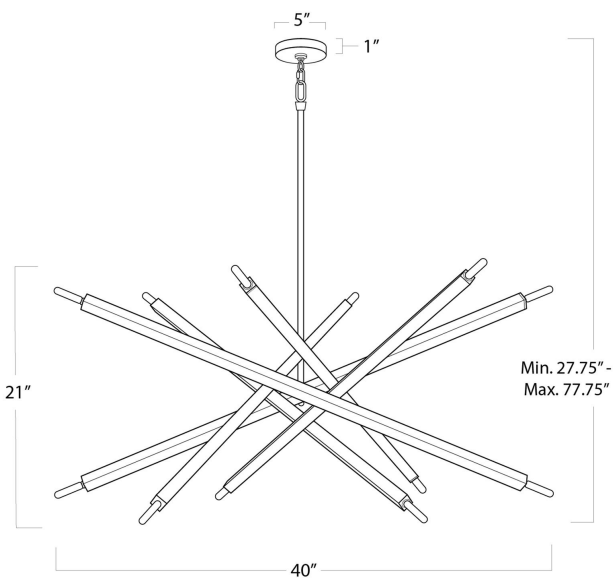

REGINA ANDREW

DETROIT

SPECIFICATION SHEET

Viper Chandelier 16-1289NB

HEIGHT	44
WIDTH	41
DEPTH	41
SHADE DIMS	N/A
SHADE COLOR	N/A
BULB QTY	12
BULB TYPE	G Type Candelabra Base (E12)
SOCKET	E12 Candelabra
WATTAGE	25 Watt Max
WIRING TYPE	Hard Wire
MATERIAL	Steel
FINISH	Natural Brass
NOTES	N/A
FREIGHT ONLY	No