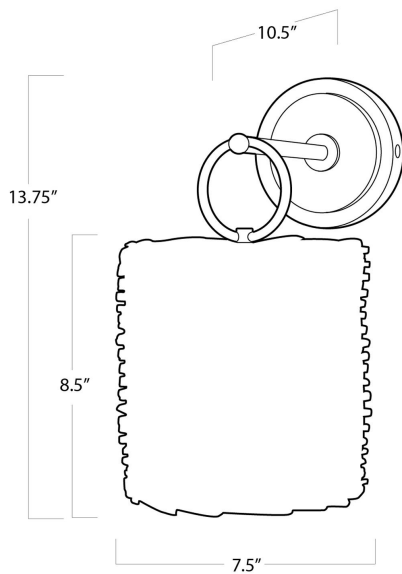

REGINA ANDREW

DETROIT

SPECIFICATION SHEET

Nantucket Sconce
15-1102PN

HEIGHT	13.75
WIDTH	7.5
DEPTH	10.5
SHADE DIMS	N/A
SHADE COLOR	N/A
BULB QTY	1
BULB TYPE	A Type Medium Base (E26)
SOCKET	E26 Keyless
WATTAGE	60 Watt Max
WIRING TYPE	Hard Wire
BACKPLATE	5 x 5 x .5
JUNCTION BOX	2.5 in from top, 11.25 in from bottom, 3.75 from side
MATERIAL	Steel
FINISH	Polished Nickel
NOTES	N/A
FREIGHT ONLY	No