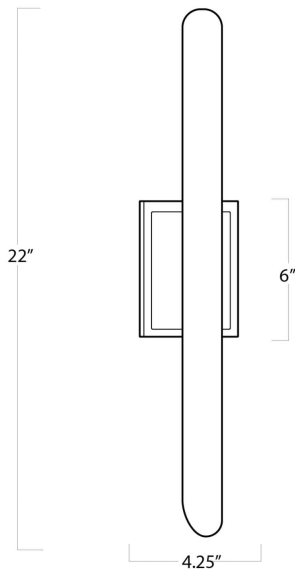

REGINA ANDREW

DETROIT

SPECIFICATION SHEET

Redford Sconce (Natural Brass)
15-1045NB

HEIGHT	22
WIDTH	4.25
DEPTH	4
SHADE DIMS	N/A
SHADE COLOR	N/A
BULB QTY	2
BULB TYPE	B Type Candelabra Base (E12)
SOCKET	E12 Candelabra
WATTAGE	25 Watt Max
WIRING TYPE	Hard Wire
BACKPLATE	6 x 4.25 x .75
JUNCTION BOX	13 in from top, 2.125 in from side
MATERIAL	Steel
FINISH	N/A
NOTES	10 ft of cord
FREIGHT ONLY	No