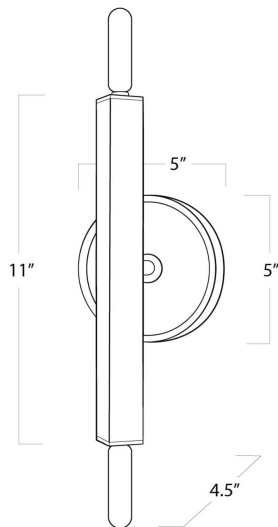

REGINA ANDREW

DETROIT

SPECIFICATION SHEET

Viper Sconce
15-1138PN

HEIGHT	11
WIDTH	5
DEPTH	4.5
SHADE DIMS	N/A
SHADE COLOR	N/A
BULB QTY	2
BULB TYPE	G Type Candelabra Base (E12)
SOCKET	E12 Candelabra
WATTAGE	25 Watt Max
WIRING TYPE	Hard Wire
BACKPLATE	5 x 5 x 1
JUNCTION BOX	5.5 in from top, 5.5 in from bottom, 2.5 in from side
MATERIAL	Steel
FINISH	Polished Nickel
NOTES	N/A
FREIGHT ONLY	No