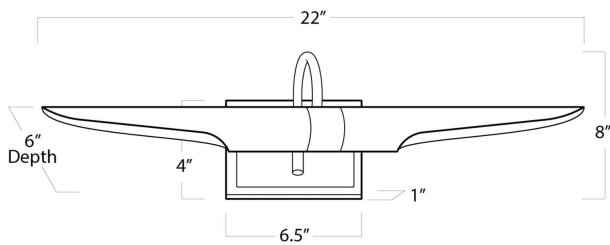

REGINA ANDREW

DETROIT

SPECIFICATION SHEET

Redford Picture Light Small (Natural Brass)
15-1047NB

HEIGHT	6
WIDTH	22
DEPTH	8
SHADE DIMS	N/A
SHADE COLOR	N/A
BULB QTY	2
BULB TYPE	B Type Candelabra Base (E12)
SOCKET	E12 Candelabra w Line Switch
WATTAGE	25 Watt Max
WIRING TYPE	Hard Wire or Pinup
BACKPLATE	6.5 x 4
JUNCTION BOX	4 in from top, 2 in from bottom, 11 in from side
MATERIAL	Steel
FINISH	N/A
NOTES	15 ft of cord
FREIGHT ONLY	No