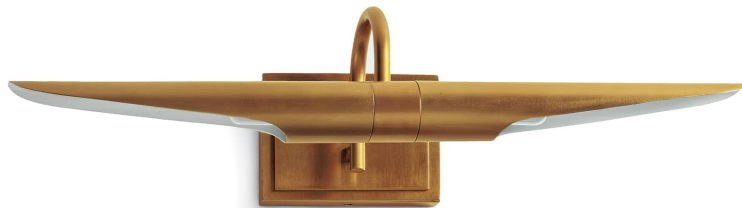

REGINA ANDREW

DETROIT

SPECIFICATION SHEET

Redford Picture Light Small (Natural Brass)
15-1047NB

HEIGHT	6
WIDTH	22
DEPTH	8
SHADE DIMS	N/A
SHADE COLOR	N/A
BULB QTY	2
BULB TYPE	B Type Candelabra Base (E12)
SOCKET	E12 Candelabra w Line Switch
WATTAGE	25 Watt Max
WIRING TYPE	Hard Wire or Pinup
BACKPLATE	6.5 x 4
JUNCTION BOX	4 in from top, 2 in from bottom, 11 in from side
MATERIAL	Steel
FINISH	N/A
NOTES	15 ft of cord
FREIGHT ONLY	No