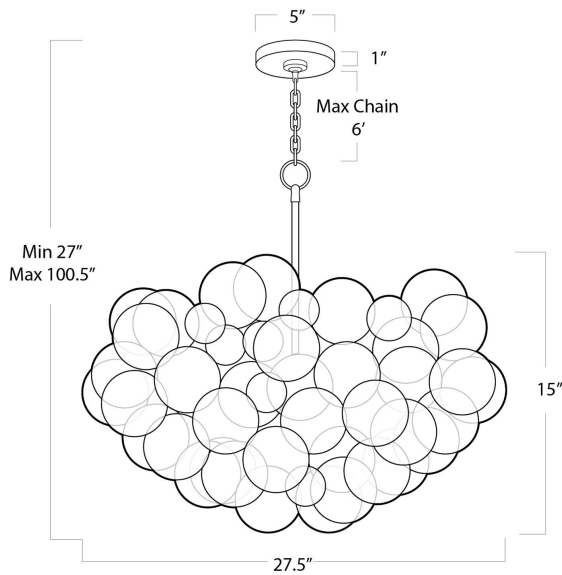

REGINA ANDREW

DETROIT

SPECIFICATION SHEET

Bubbles Chandelier (Aqua)
16-1044AQ

HEIGHT	27
WIDTH	27.5
DEPTH	27.5
SHADE DIMS	N/A
SHADE COLOR	N/A
BULB QTY	1
BULB TYPE	A Type Medium Base (E26)
SOCKET	N/A
WATTAGE	100 Watt Max
WIRING TYPE	Hard Wire
MATERIAL	Glass
FINISH	N/A
NOTES	10 ft of cord and 6 ft of chain
FREIGHT ONLY	No